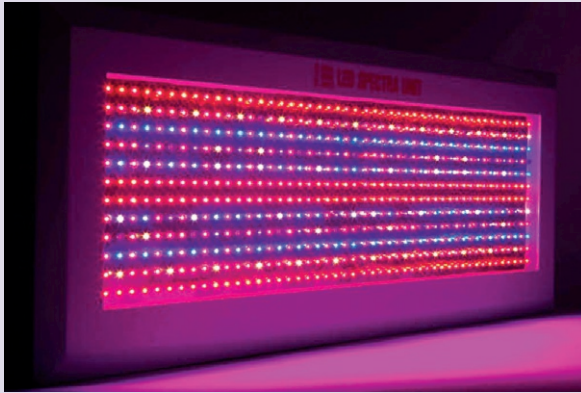

Dutch Green LEDlights

In 2008, **Dutch Green LEDlights** developed the LED Spectra Unit classic, with a single 11-colour LED surface reflecting the solar spectrum. It was the first LED grow lamp in the world and did not merely enhance growth but, even more importantly, provided proven flowering power and entirely replaced the HPS bulb. We have since further perfected the design and in 2009 created the exclusive LED Spectra Unit boasting a spectrum of 16 different colours where the exclusive, specially designed flowering spectrum is now increased up to 3 watts.

The results are truly amazing: 30% more harvest per watt and energy savings of up to

40% as compared with traditional grow lights.

The LED Spectra Unit can today lay claim to hundreds of satisfied customers world-wide. In order to maintain our quality and development levels we have patented the LED Spectra Unit in Europe as the world's first LED grow lamp! This allows you to be certain of buying an original quality product.

Novices have an LED grow lamp available at a convenient price, the LFG Spectrabox. To allow for experiments, the lamp has three different switches for three different phases, two for growth and

one for flowering. And it is this feature that has earned the LED Dutch Green lights the name of Flower Booster.